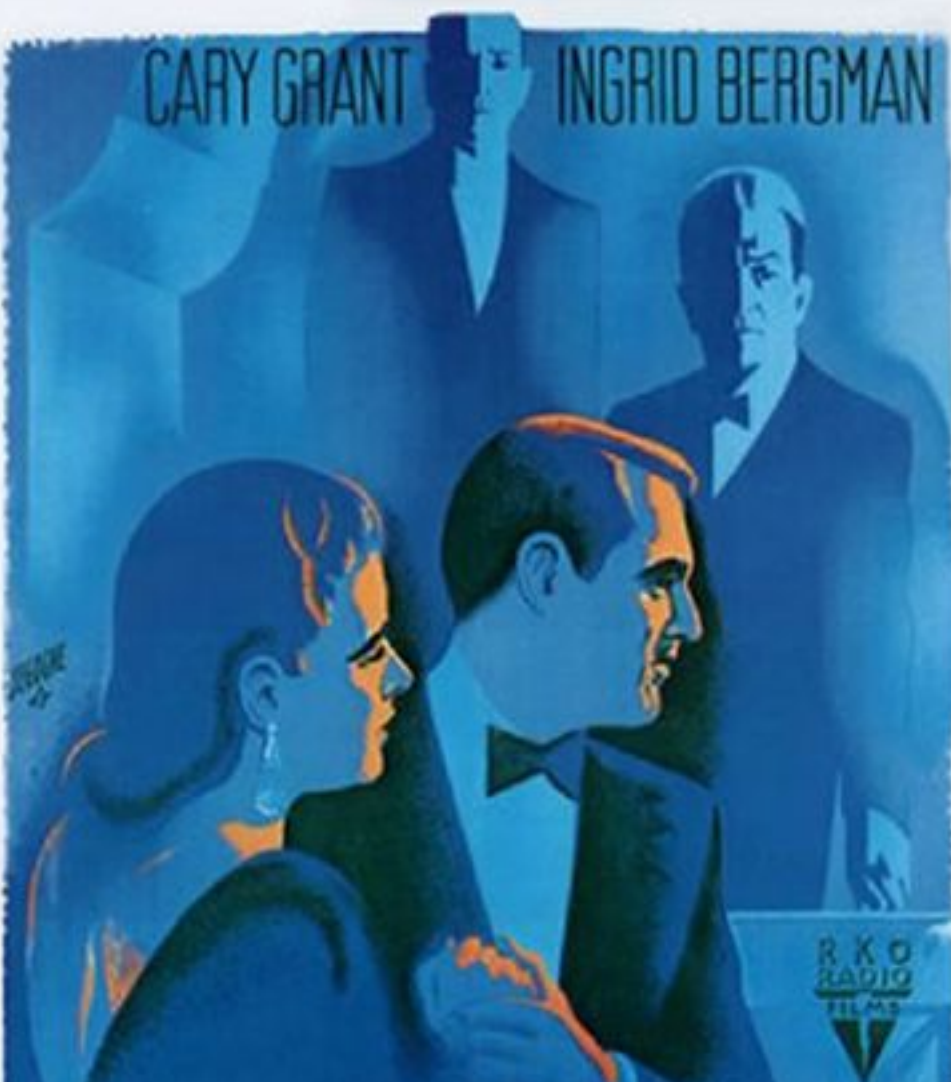

CARY GRANT

INGRID BERGMAN