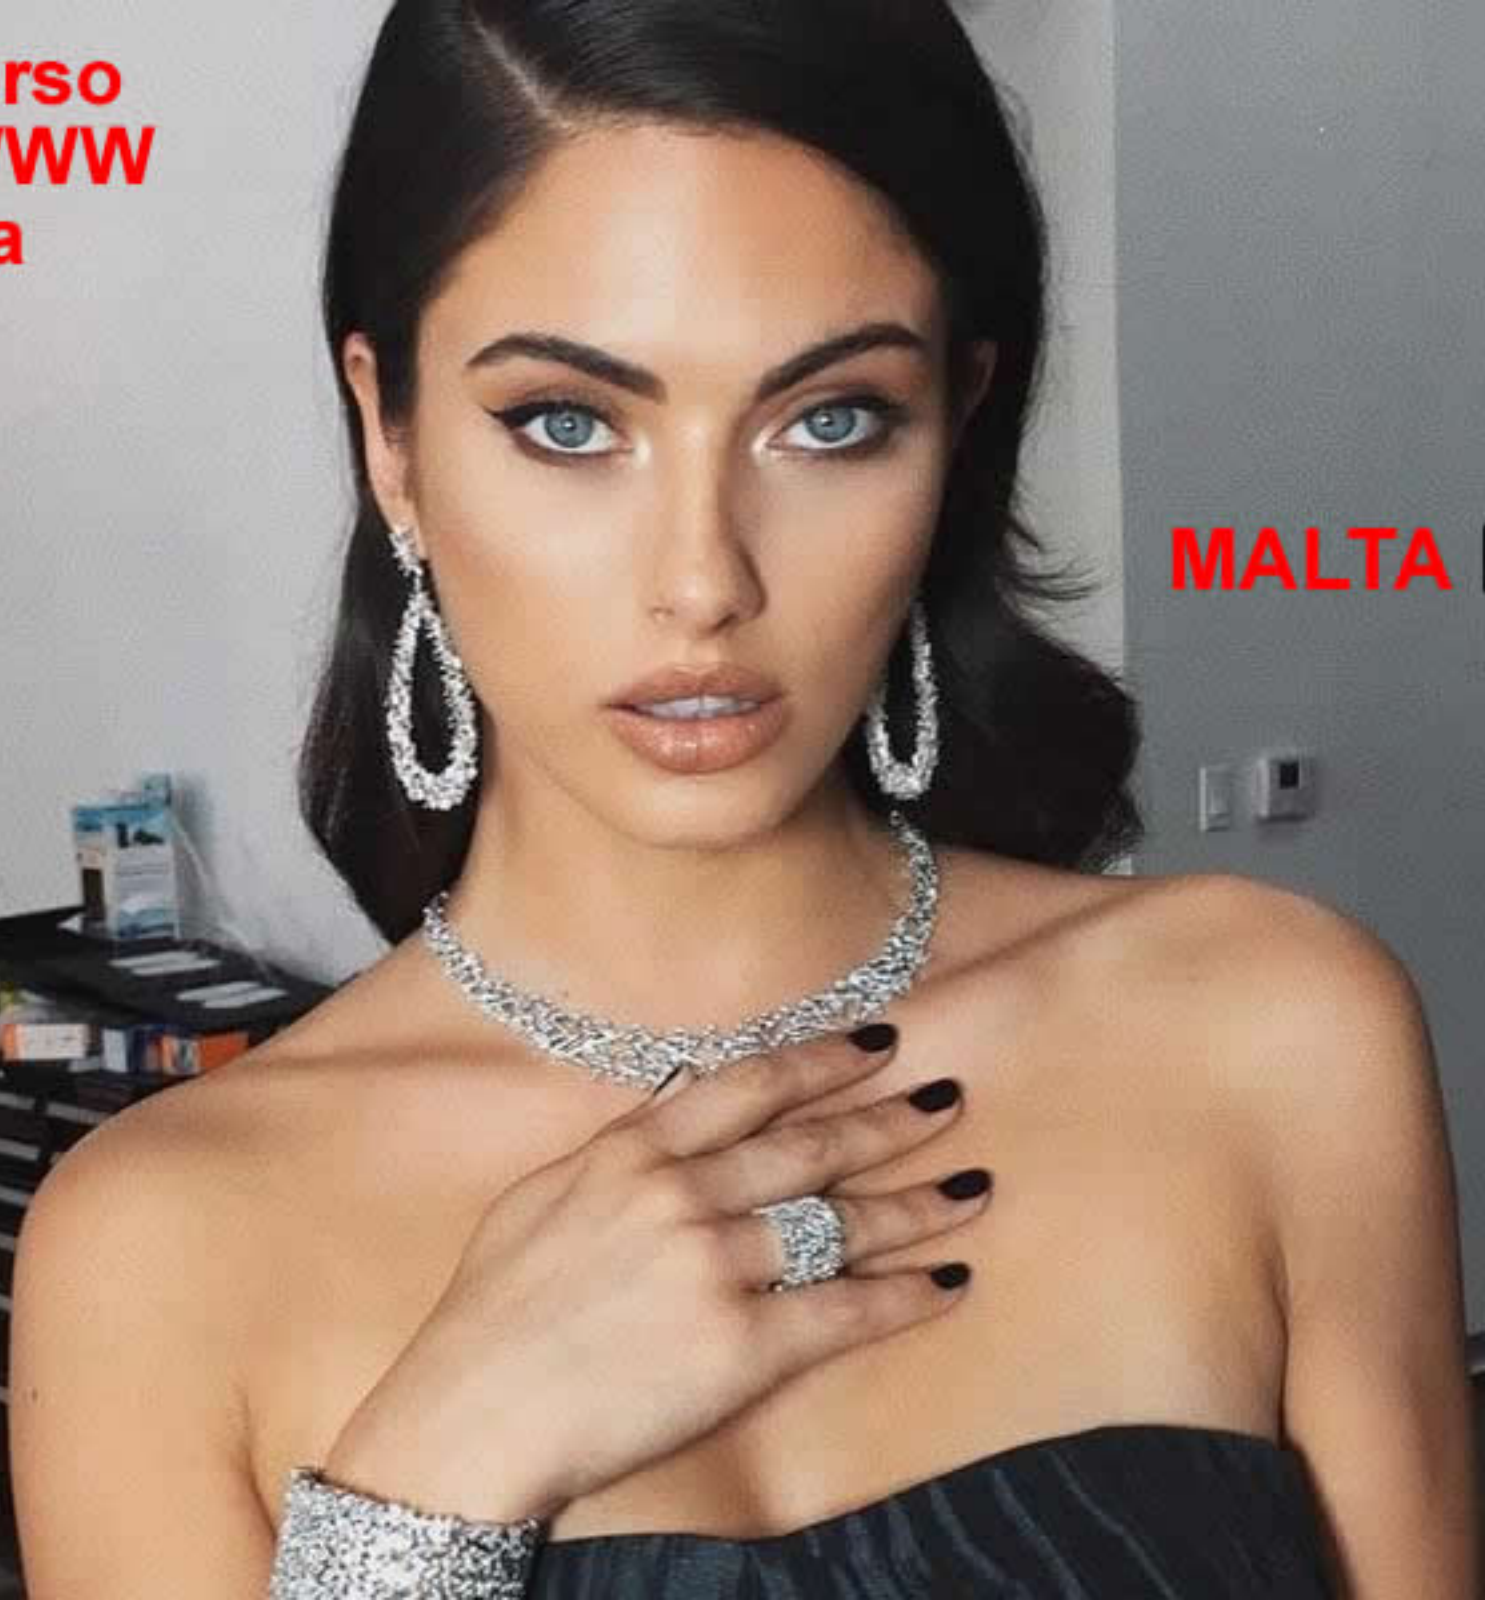

MALTA 

**Concorso
MissWWW
Europa**

ISOLA DI MAN

**Concorso
MissWWW
Europa**

MOLDAVIA

A close-up portrait of a woman with dark hair, wearing heavy, dramatic eye makeup with dark, smoky eyeshadow and long, dark eyelashes. She has a serious expression and is looking directly at the camera. She is wearing large, ornate, silver-colored earrings with a pearl-like drop. Her hand is visible near her chin, with a manicured nail. The background is a solid, dark red color.