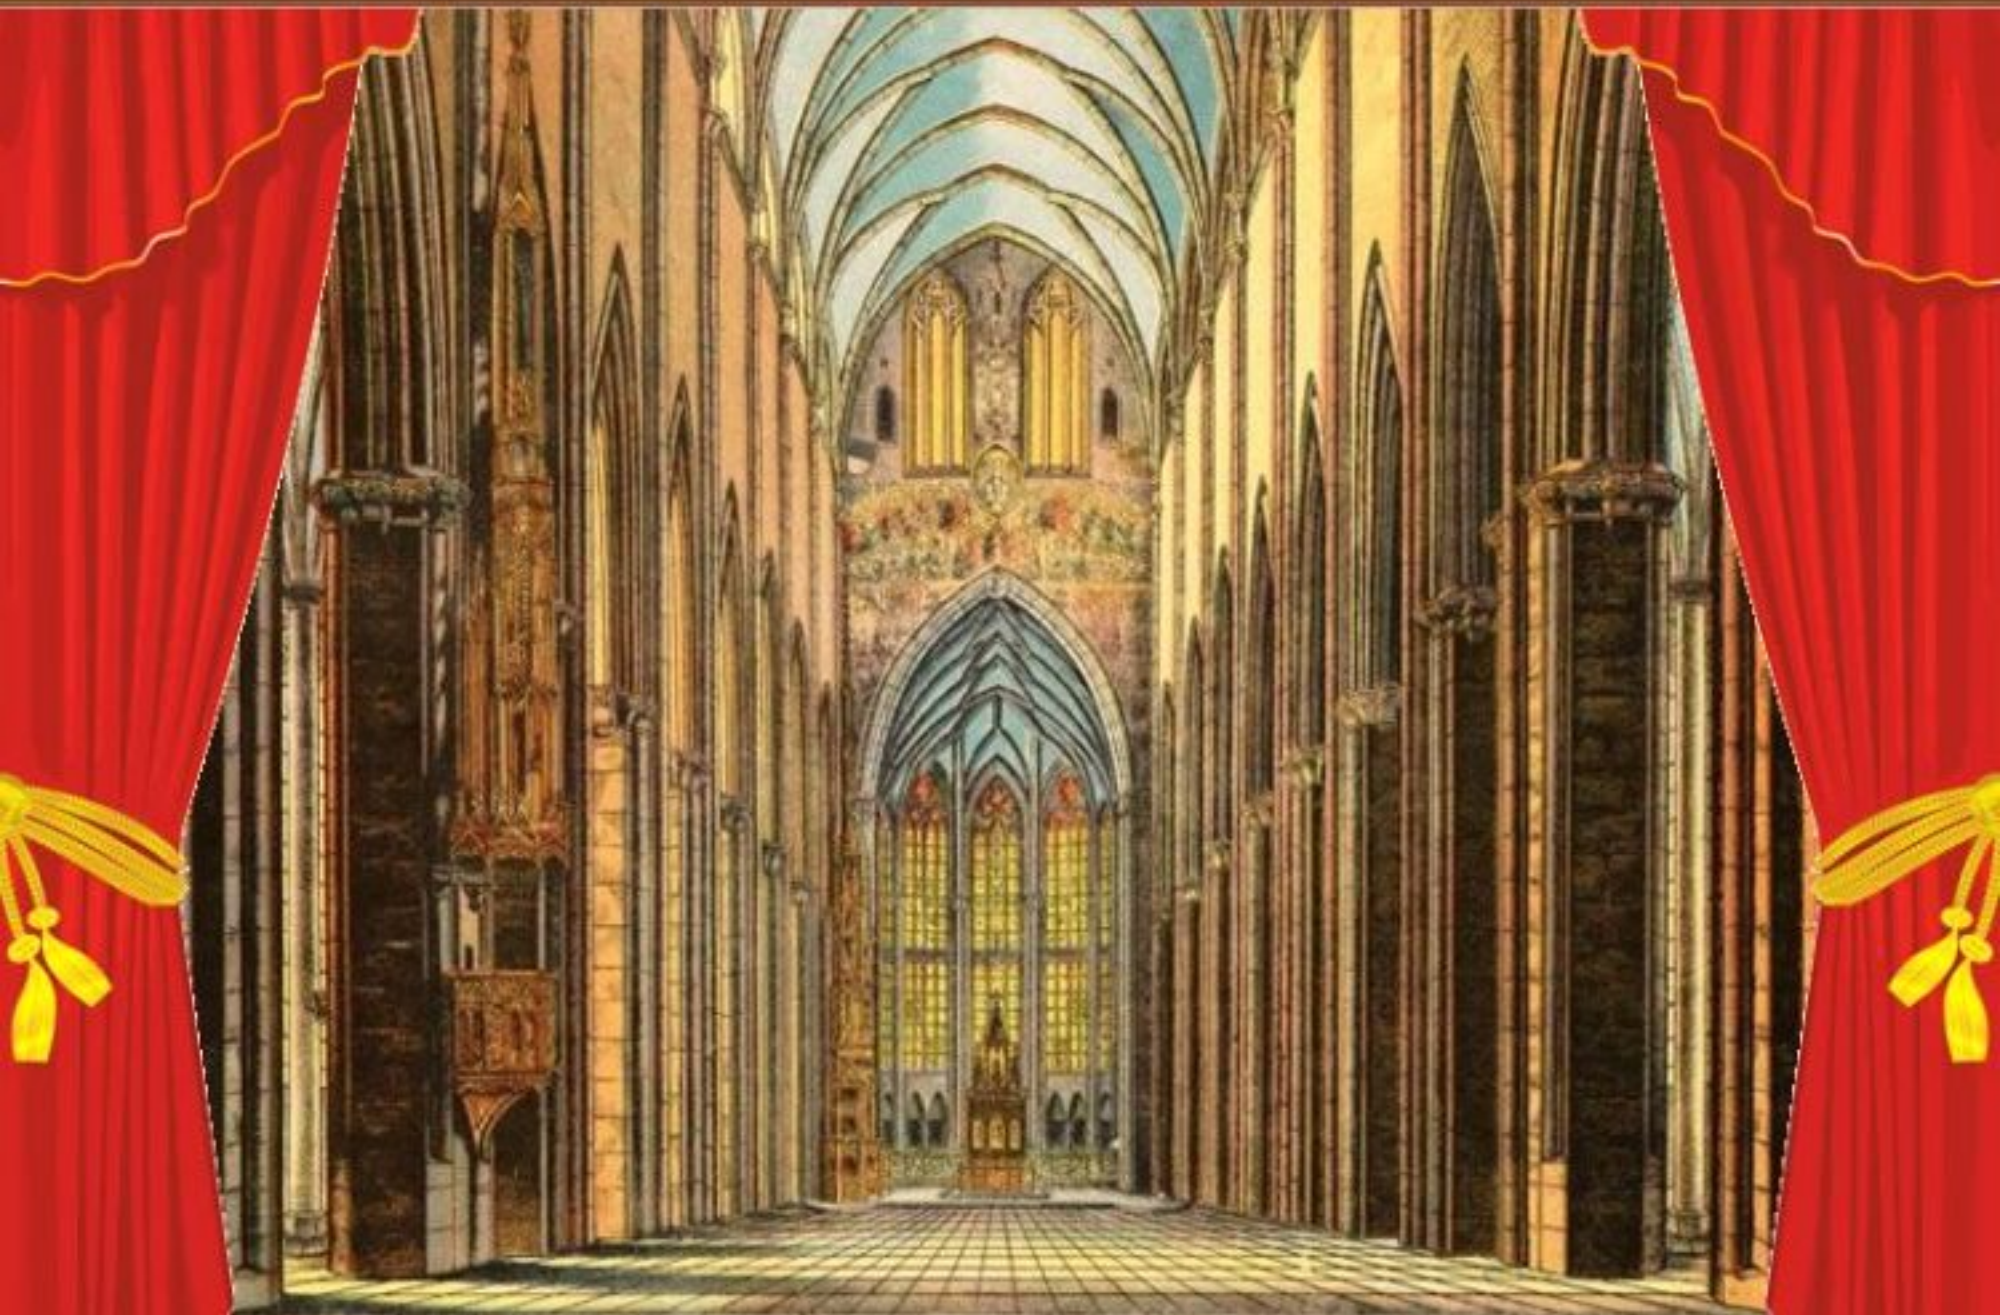

Église. Fond.

Kirche Hintergrund.

Church. Background.