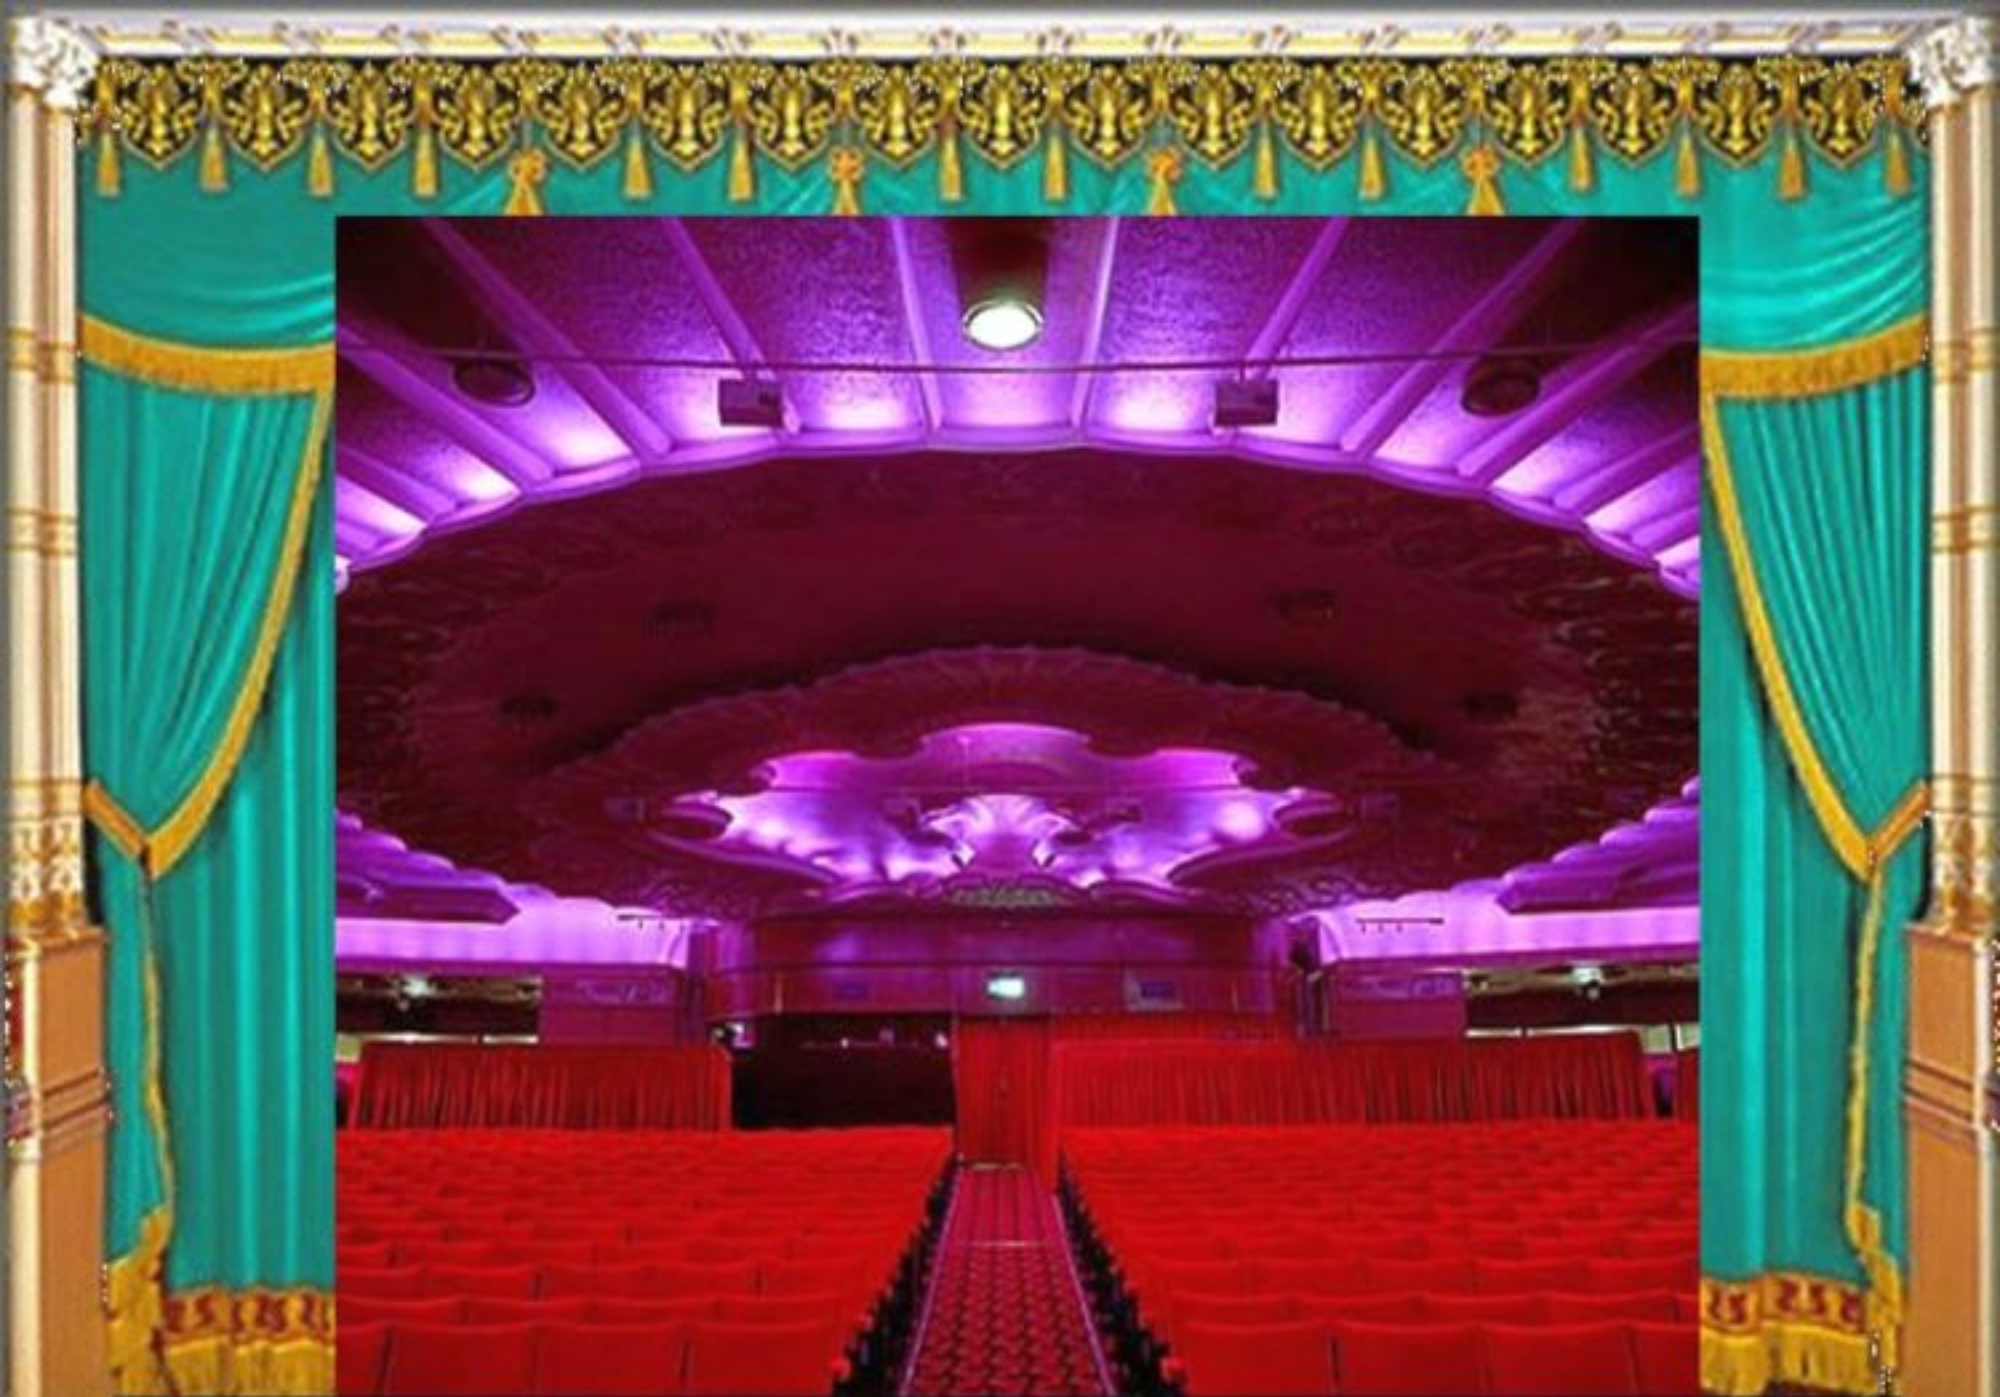

The background of the image is a rich, deep red theater curtain with elaborate gold fringe and tassels. The curtain is draped in a classic, symmetrical fashion, with the top edge featuring a series of gold tassels hanging from a decorative valance. The main body of the curtain is covered in deep, flowing folds, and the bottom edge is also adorned with gold fringe and tassels. The overall appearance is that of a grand, ornate theater stage.

**I teatri più  
belli del  
mondo 1**

Église. Fond.

Kirche Hintergrund.

Church. Background.

**Apollo Victoria Theater - London**

**Apollo Victoria Theatre - London**

*Champs Élysées Theatre - Paris*

**Chatelet Theatre - Paris**