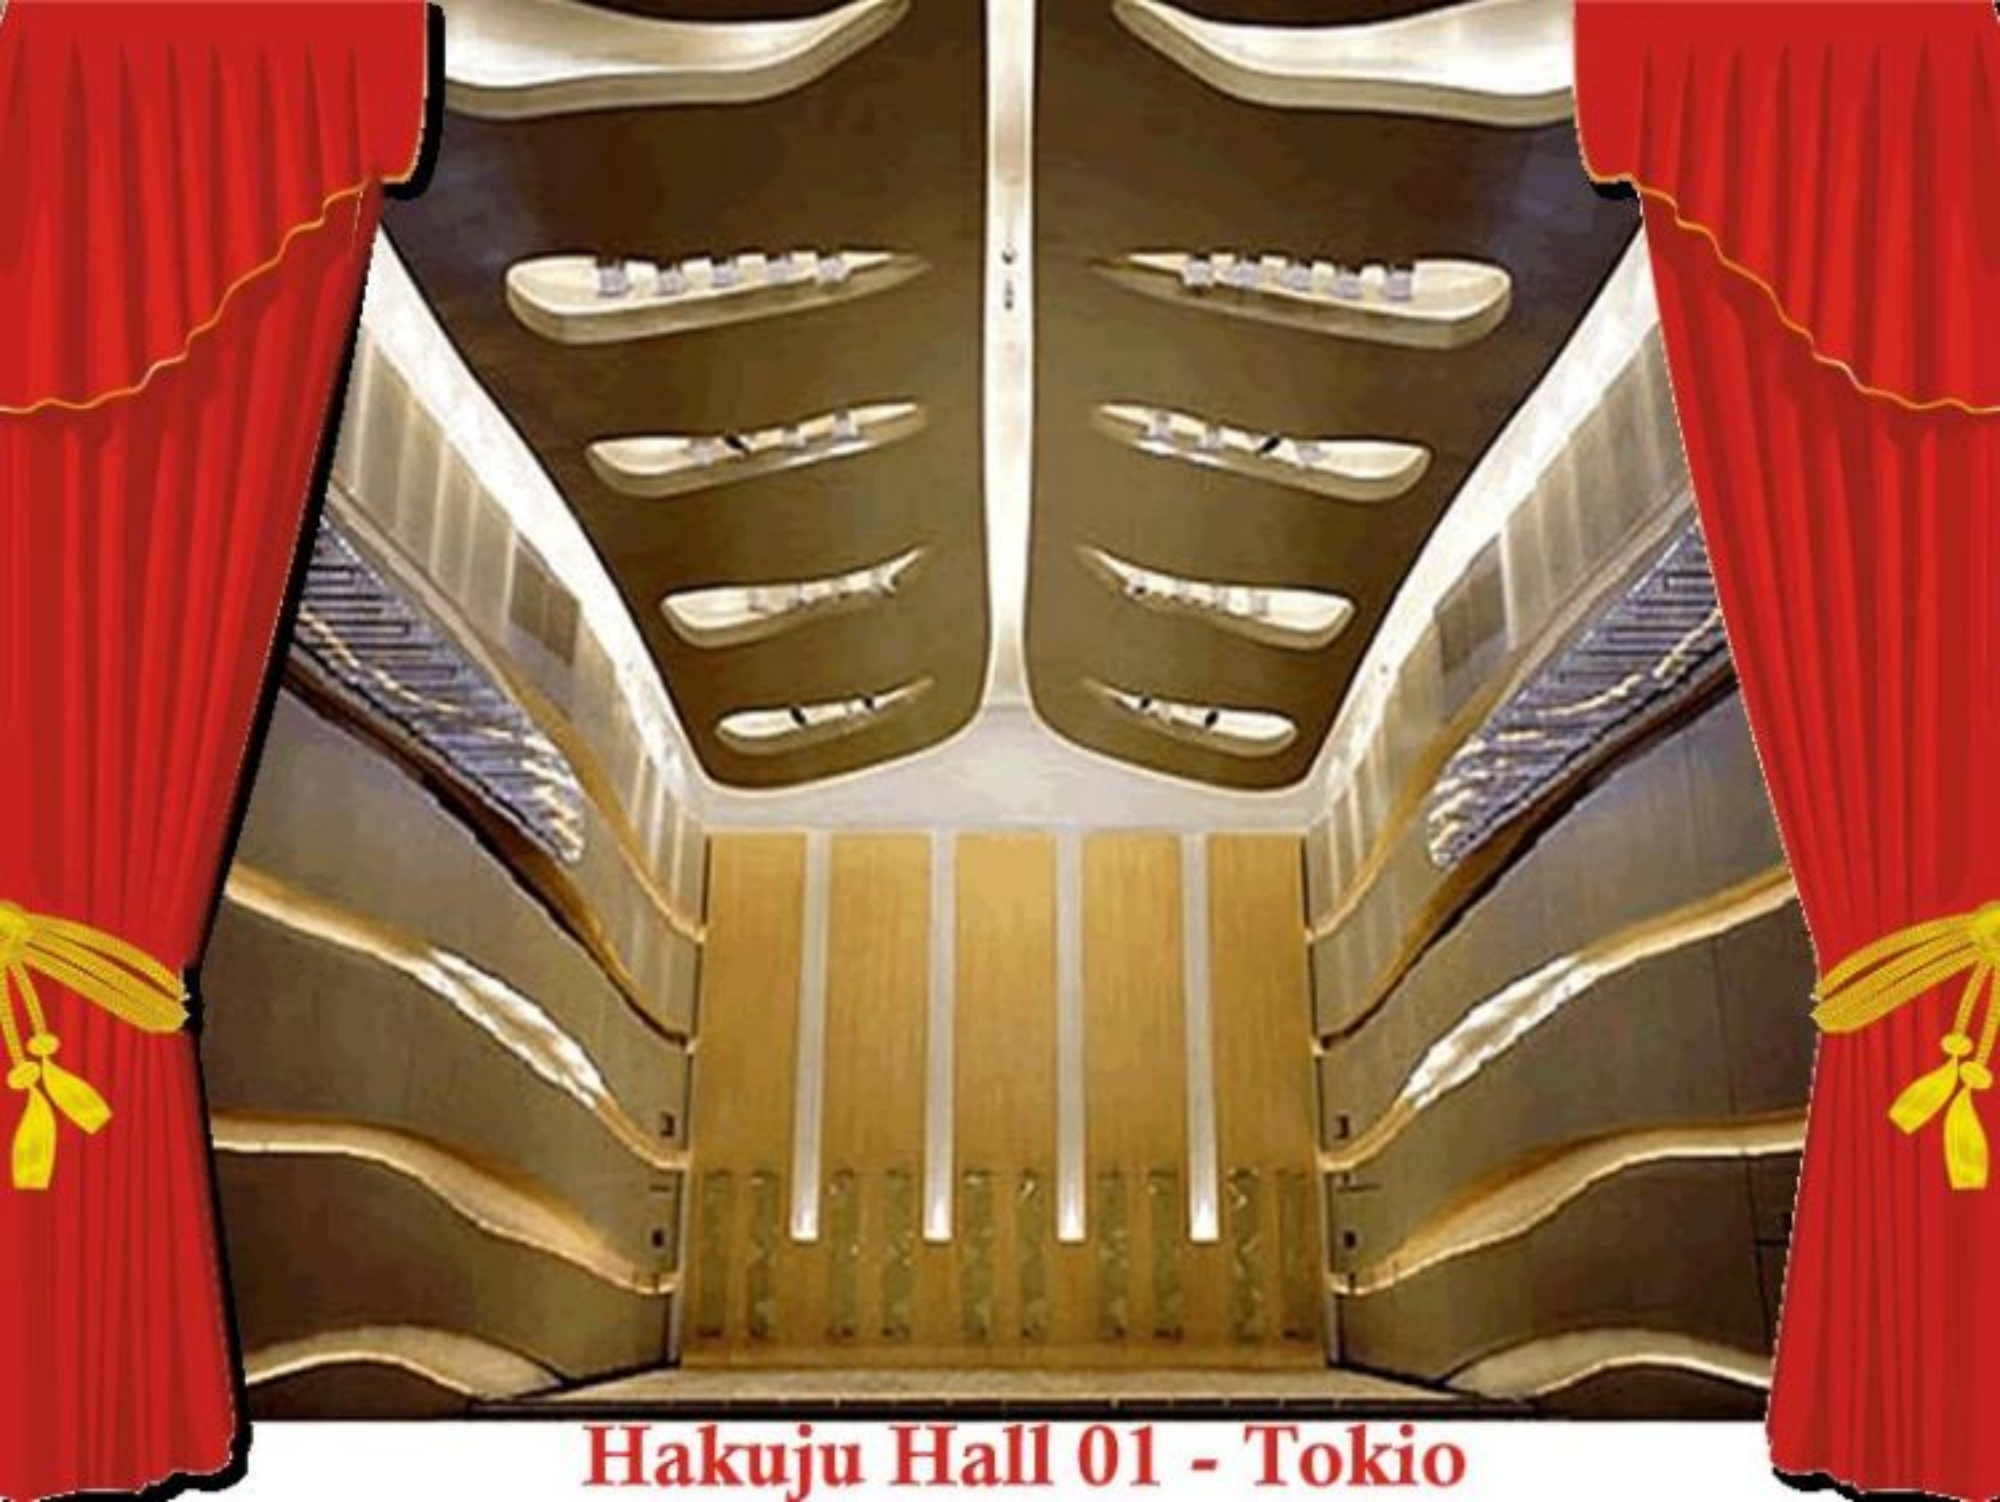

Hakuju Hall 01 - Tokio