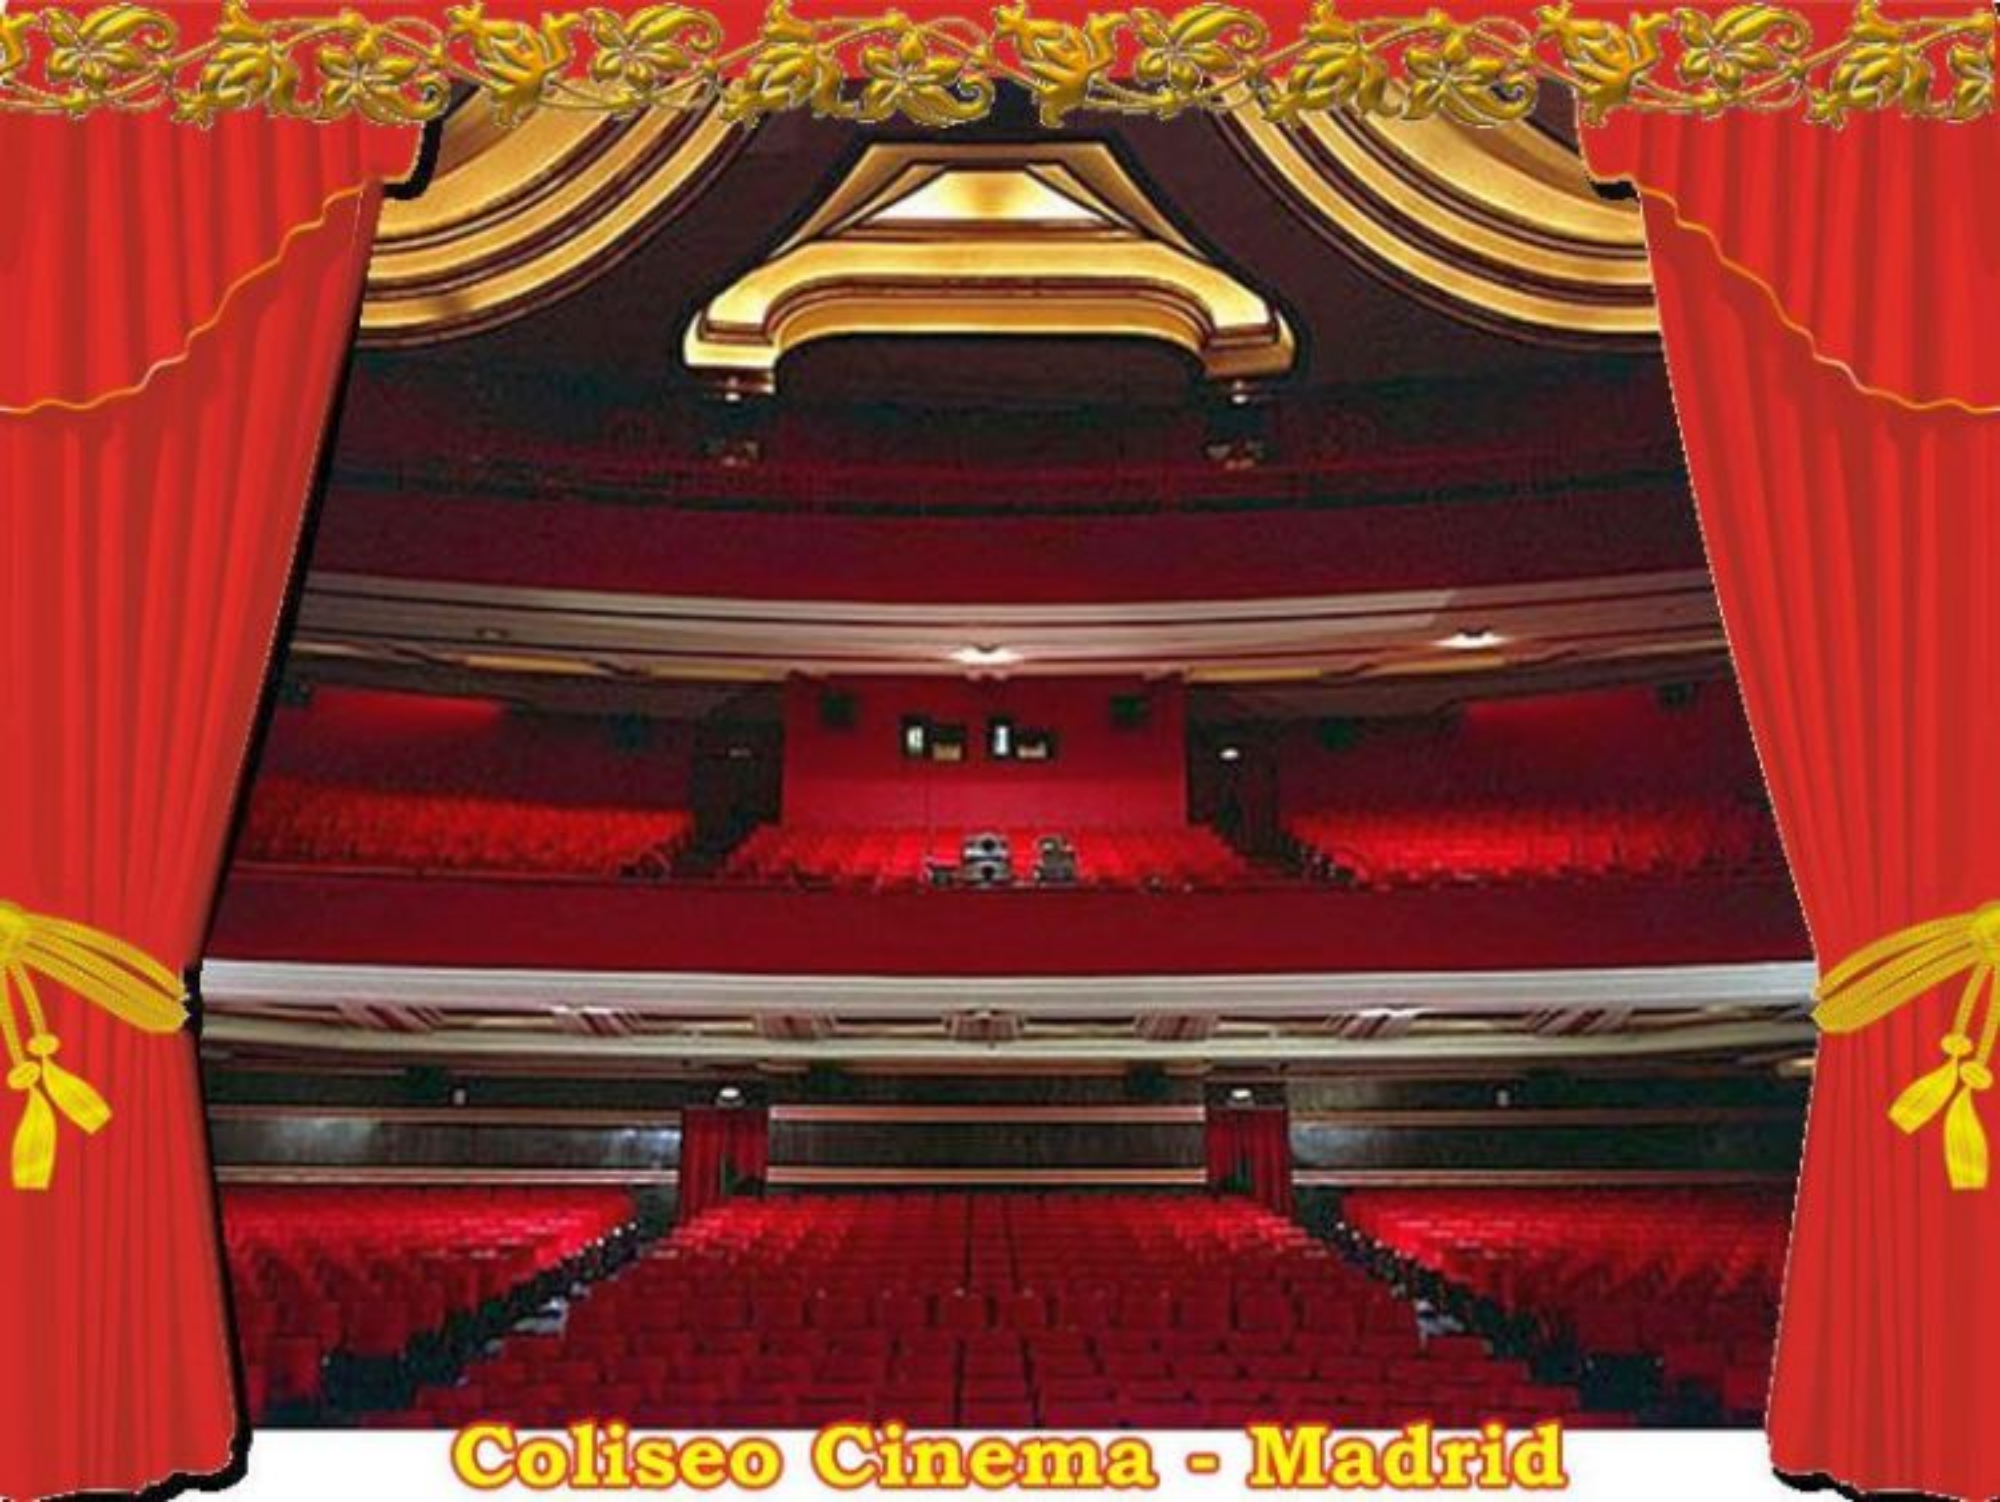

Coliseo Cinema - Madrid